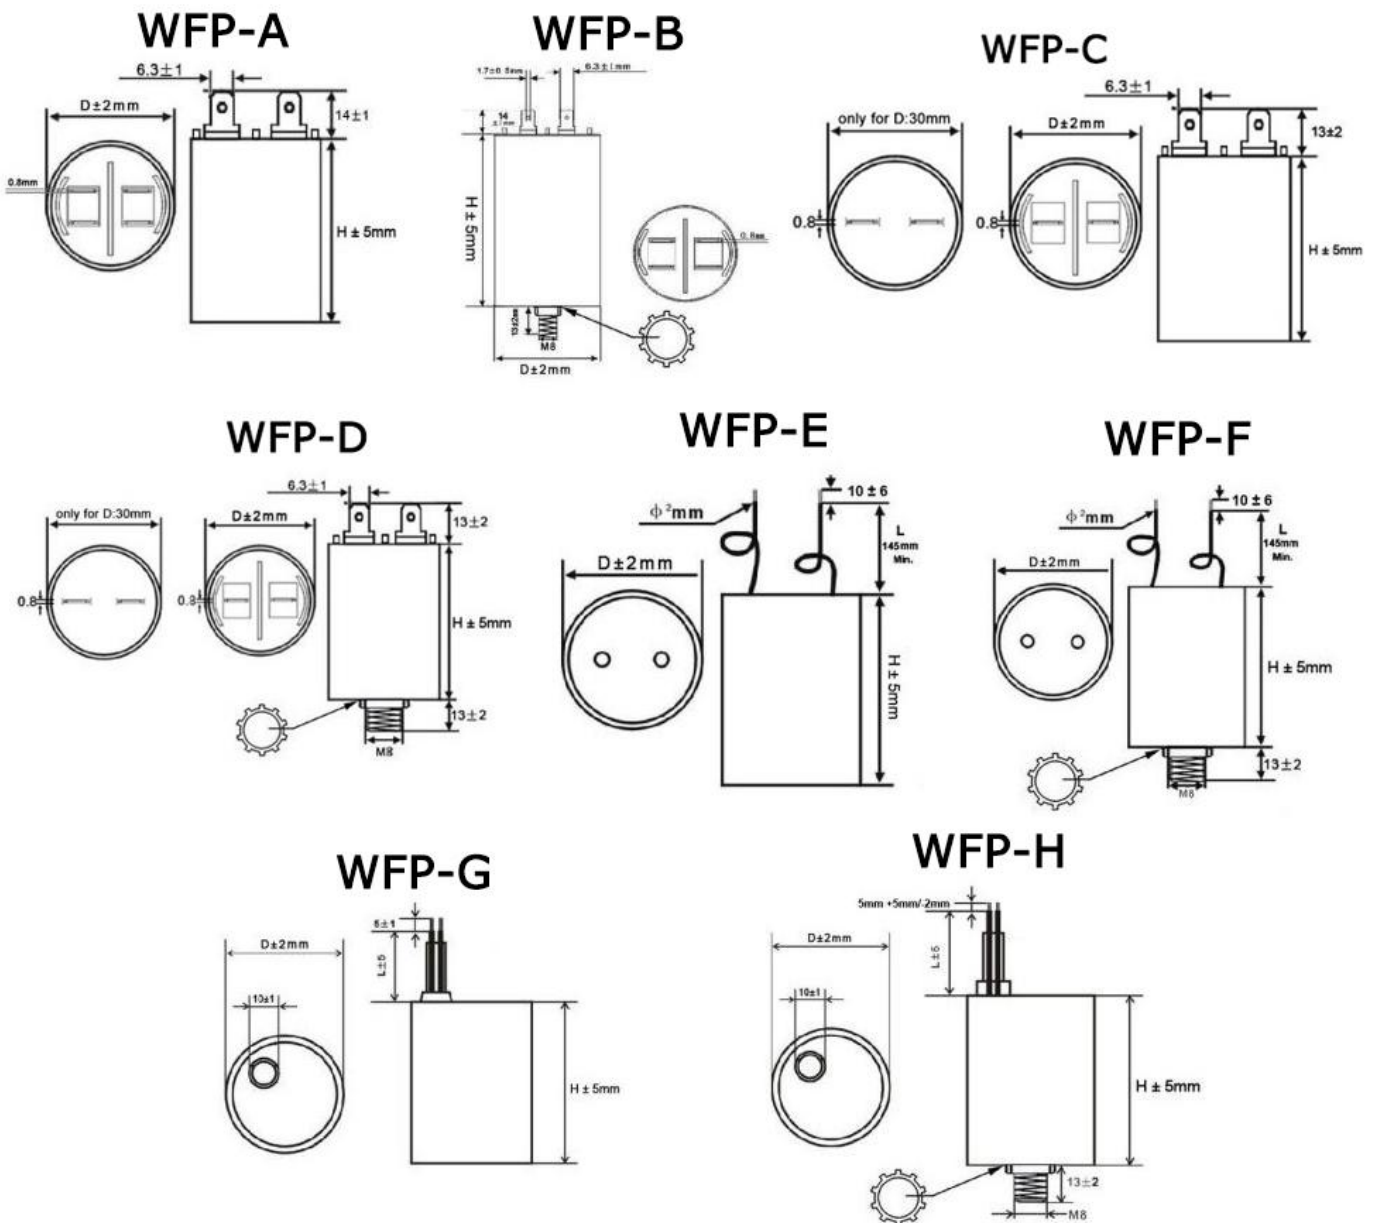

FEATURES

- Metallized polypropylene(MPP) film capacitor, Dry structure, Epoxy filling
- Flame retardant plastic shell, RoHS Compliant
- The protection class is S0, B and C Life Degree on request
- High pressure-resistant, long life, Self-healing
- Application: WEET CBB60 capacitors are widely applied as AC motor start or motor running for water pump, washing machine, paper smashing machine, ceiling fans, ventilation equipment, air conditioning and so on.

DRAWING (mm) :

PICTURE

SPECIFICATIONS

Operating Temperature	-40°C ~ +85°C
Voltage Range	450VAC
Capacitance Range	1uF ~ 100uF
Capacitance Tolerance	±5%、 ±10%
Operating Frequency	50/60Hz
Withstand Voltage	T-T:2Un/2S; T-C:≥2200VAC/2S
Dissipation Factor	≤0.004 100Hz
Insulation Resistance	≥3000S